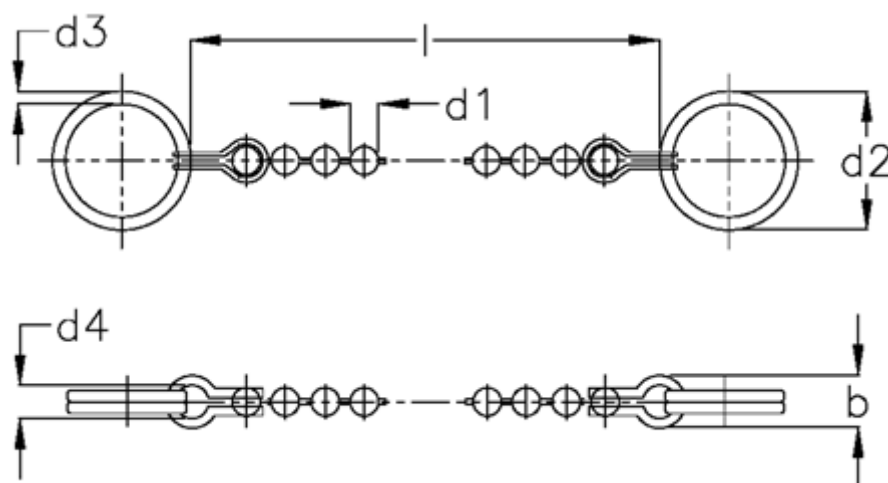

# Data Sheet

Article number: 2001532024  
Description: E+G Ball chain  
GN 111-320-24

## Measures

b	= 6
d1	= 3.5
d2	= 24
d3	= 1.5
d4	= 4
l	= 320
Static load (N)	= 100